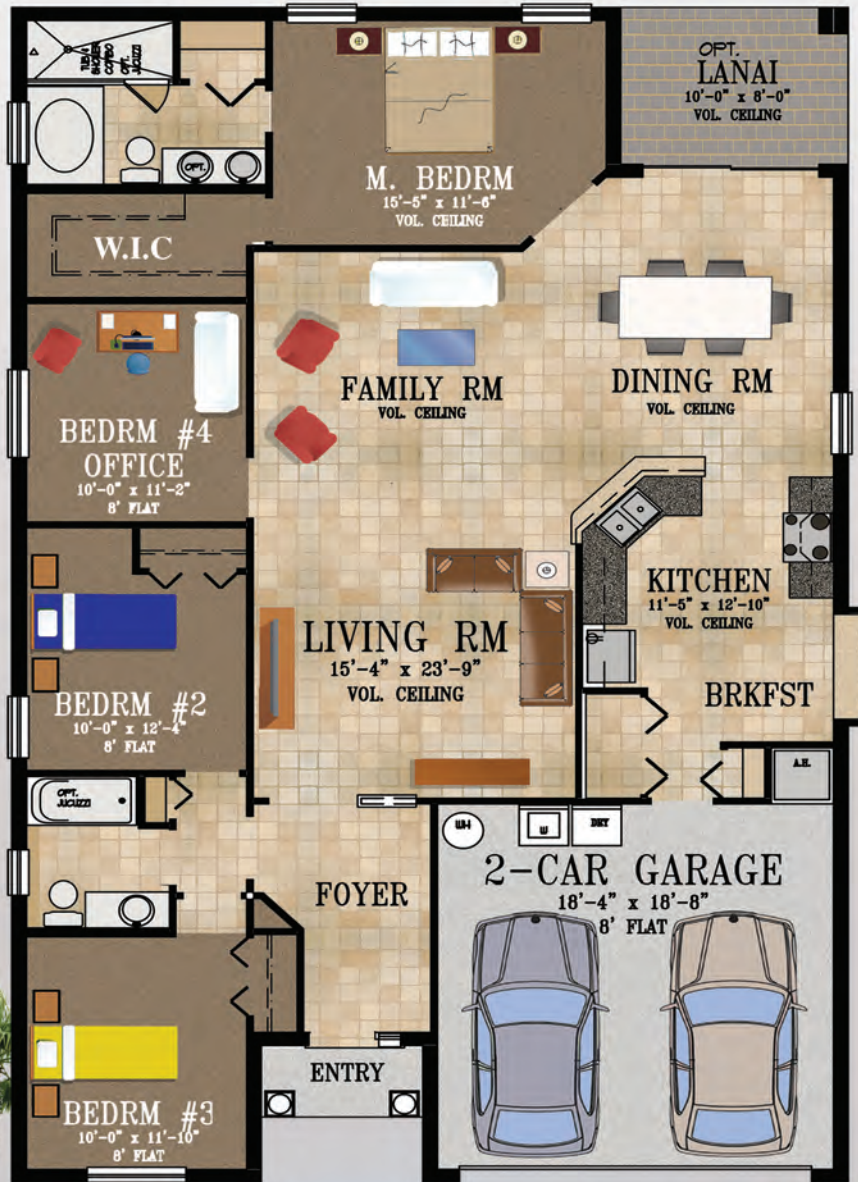

Lazaro Model

www.spchomes.net

Total Living	1794
Lanai	80
Entry	23
Garage	376
2380 sq. ft. Total	