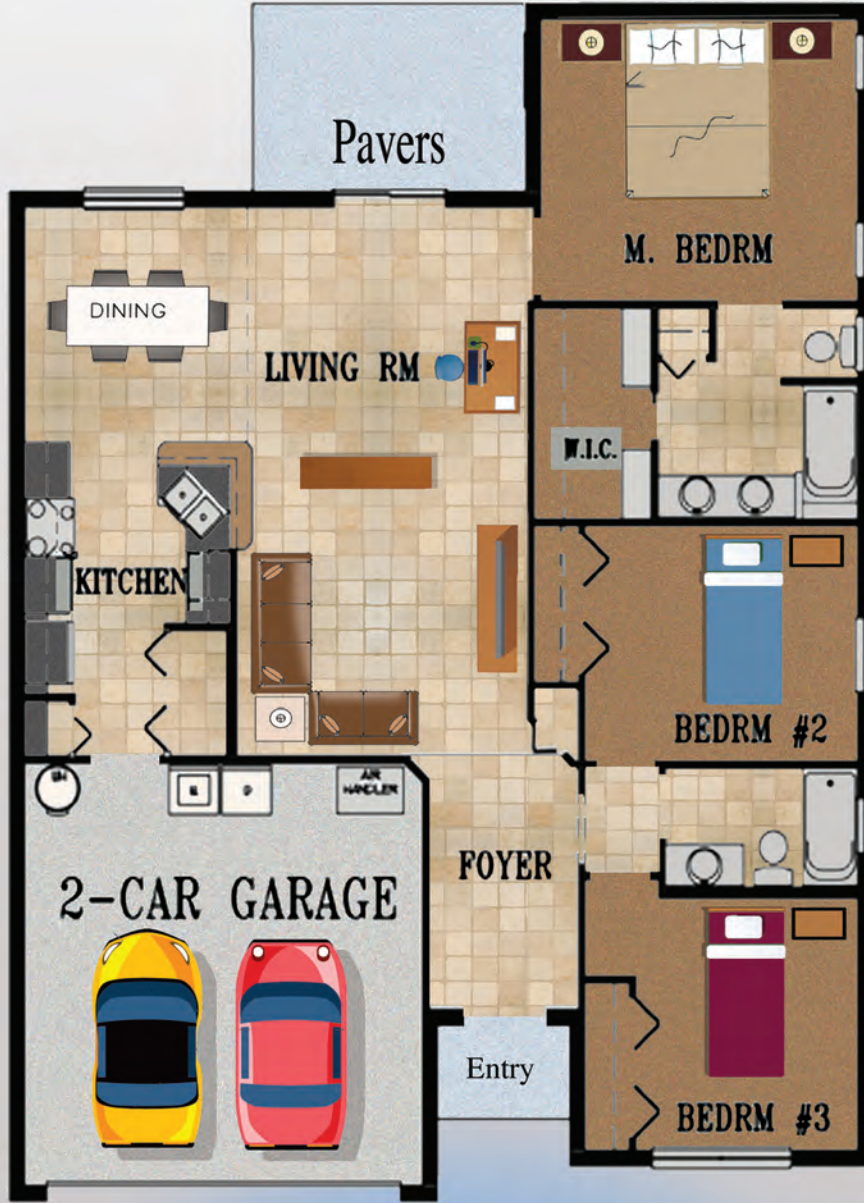

Giselle Model

www.spchomes.net

1411 sq. ft. Living
1763 sq. ft. Total