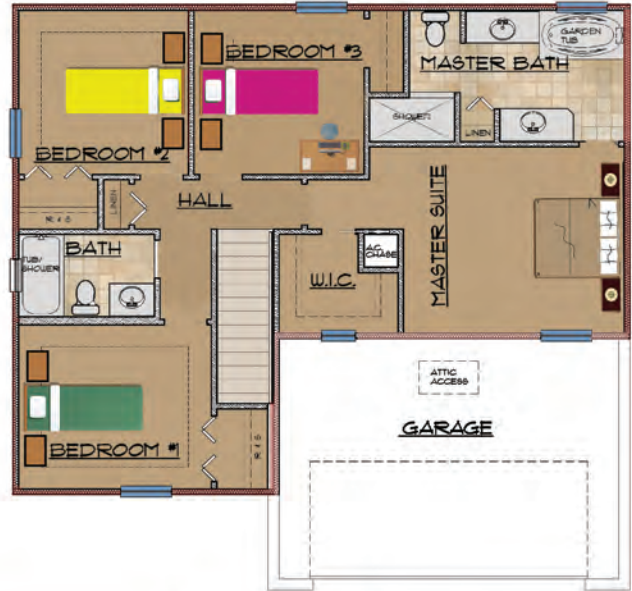

Geovanni Model

www.spchomes.net

1620 sq. ft. Living
2051 sq. ft. Total